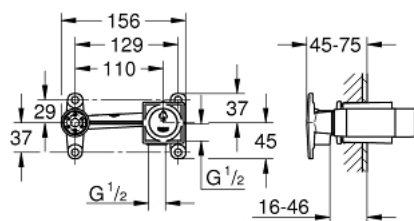

## 23 200 000 SINGLE-LEVER MIXER 1/2", CONCEALED BODY

### TOOTE KIRJELDUS

- for 2-hole basin mixers
- wall installation
- without finishing trim set
- **GROHE SilkMove** 35 mm ceramic cartridge
- adjustable flow rate limiter
- installation depth 45 to 75 mm
- DR-brass
- installation device

## 23 200 000 **SINGLE-LEVER MIXER 1/2", CONCEALED BODY**